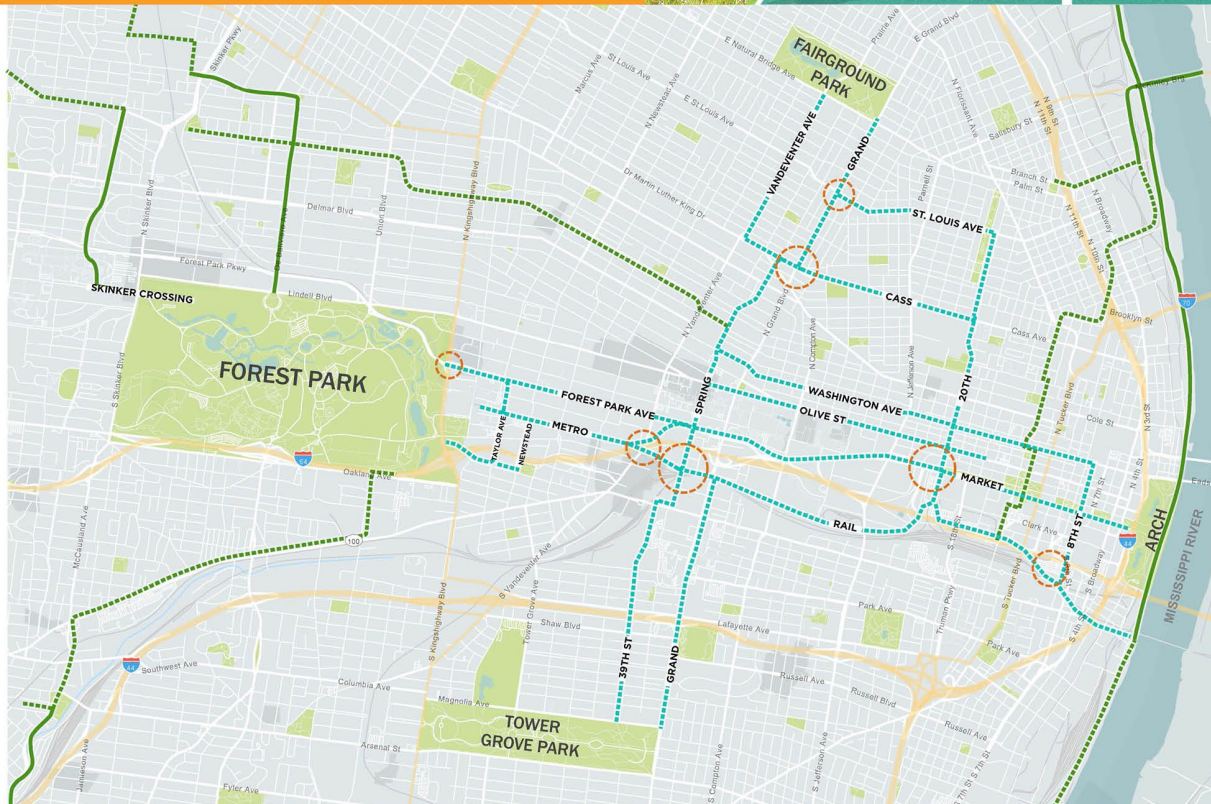

CHOUTEAU GREENWAY COMMUNITY UPDATE

TUES, FEB. 5TH 4-8PM *come anytime*

all ages welcome, free snacks & drinks

Grand Hall on Chouteau (Sheet Metal Hall)
2319 Chouteau Ave, St. Louis, 63103
(free parking, bike racks, on bus routes #11, 31)

**MEET THE
PROJECT & SHARE
YOUR IDEAS!**

**Short presentations:
4:30, 5:30, 6:30, 7:30pm**

**Make your mark on
the project map -
show us where you
live, work, learn, play
and gather**

**Expo with 30+ other
organizations that
span the project
area, such as
nonprofits, agencies,
development projects,
neighborhoods**