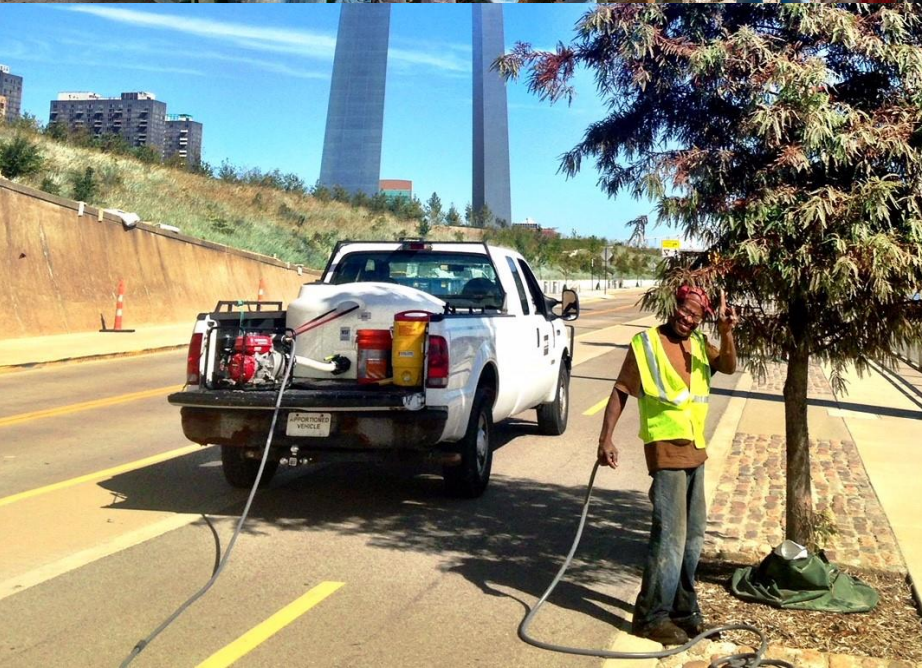

PARTNER PROGRAMS