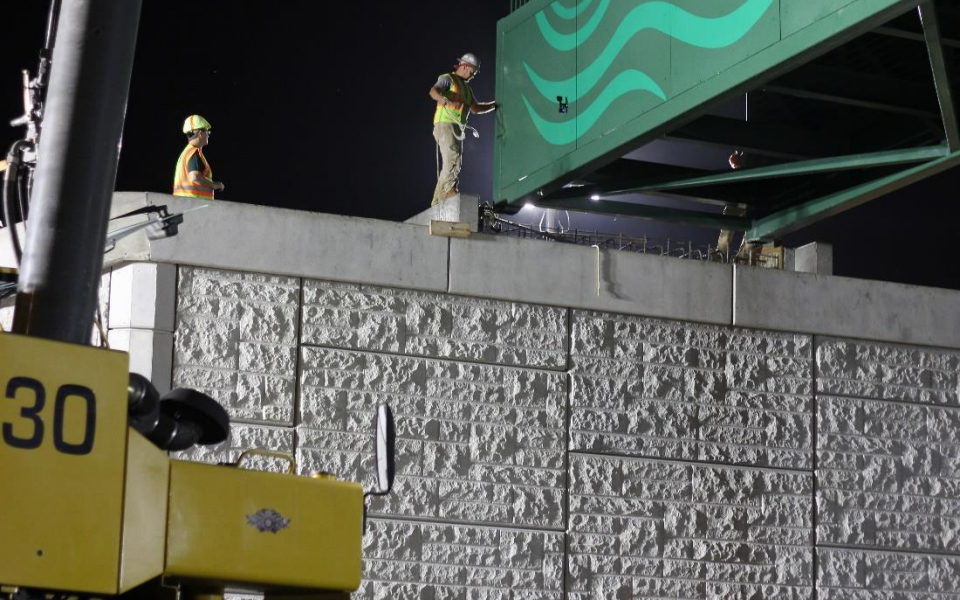

Great Rivers Greenway
LIVE LIFE OUTSIDE

A wide-angle photograph of a park. In the foreground, a lush green lawn is visible. In the middle ground, a calm pond reflects the sky and surrounding trees. A person is sitting on a bench near the water's edge, and two other people are sitting on a blanket nearby. The background is filled with tall pine trees and a dense line of deciduous trees under a clear blue sky.

**St. Louis City
St. Louis County
St. Charles County**

Great Rivers Greenway

NEW GREENWAYS TO ENJOY

| CONSTRUCTION

PLANNING + DESIGN

COMMUNITY ENGAGEMENT

CHOUTEAU GREENWAY

CONSERVATION